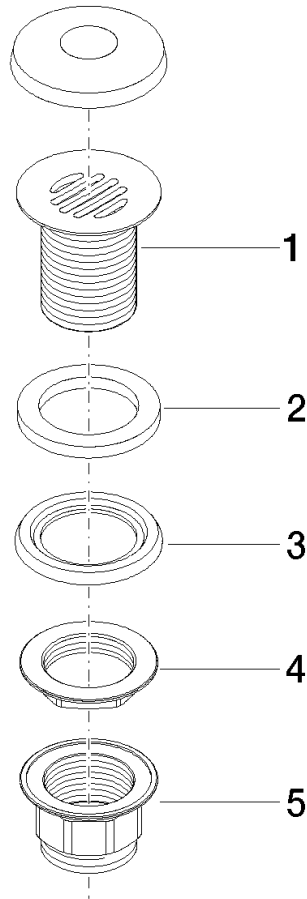

Grated waste 1 1/4" - Brushed Platinum

IMO

10 110 970

Only suitable for sinks without an overflow.

Only suitable for sinks without an overflow.

Fits: IMO, LULU, MADISON, MEM, TARA, CL.1, LISSÉ, VAIA, META, CYO

	Brushed Platinum	10 110 970-06
	Chrome	10 110 970-00
	Platinum	10 110 970-08
	Durabross (23kt Gold)	10 110 970-09
	Dark Chrome	10 110 970-19
	Light Gold	10 110 970-26
	Brushed Light Gold	10 110 970-27
	Brushed Durabross (23kt Gold)	10 110 970-28
	Matte Black	10 110 970-33
	Brushed Bronze	10 110 970-42
	Brushed Champagne (22kt Gold)	10 110 970-46
	Champagne (22kt Gold)	10 110 970-47
	Brushed Chrome	10 110 970-93
	Brushed Dark Platinum	10 110 970-99

Required miscellaneous

Washer NBR 70 39,0 x 29,0 x 2,0 mm - 09 14 05 016 90

Required miscellaneous

Pipe Ø 32 x 0,75 x 110 mm - Brushed Platinum 09 28 23 005-06

10 110 970

10 110 970

Spare parts list

No.	Item Number	Name	Quantity used	Delivery time
1	09 11 01 025-06	cup	1	10
2	09 14 05 039 90	seal	1	2
3	09 14 03 025 90	seal	1	2
4	09 23 10 017 90	nut	1	2
5	09 23 10 020-06	nut	1	10